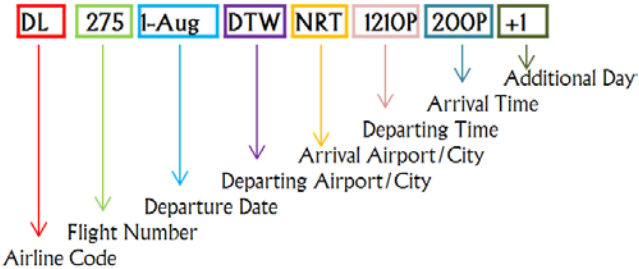

JET PROGRAM 2015 – Flight Schedule

EXAMPLE

Detroit (Detroit Metro Airport)

DL 275 01AUG DTWNRT 1210P 200P+1

At 12:10pm on 8/1/15 this flight will depart from Detroit Metro Airport in Detroit on flight 275 on Delta Airlines. The Flight will arrive at Narita airport in Tokyo at 2:00pm. Due to crossing the International Date Line the flight will arrive on 8/2/15.

*Flight schedule are subject to change, please contact us or airlines before departure.

JULY 24/25 DEPARTURE / GROUP A (Cities A-N)

Atlanta (Hartsfield Int'l Airport)

DL 95 25JUL ATLNRT 1226P 325P+1

DL – Delta Airlines
 ATL – Atlanta/Hartsfield
 NRT – Tokyo/Narita
 +1 – The following day arrival